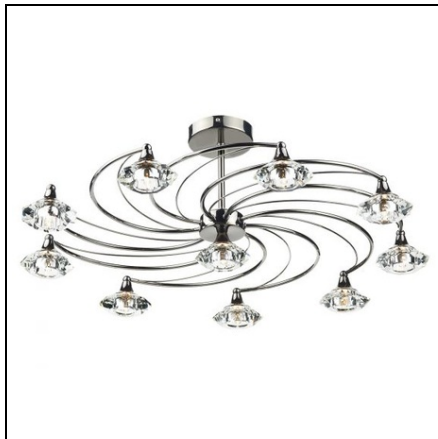

**DAR LIGHTING GROUP PLAFONIERA LUTHER 10 LIGHT SEMI FLUSH  
BLACK CHROME CRYSTAL**

LUTHER 10lt Semi Flush fitting in black chrome with faceted crystal glass shades.  
Matching products are available; type LUTHER in the search box at the top of the screen  
to view the whole range. Measurements H27 x O73cm  
Fixing Plate Dimensions H3 x O12cm  
Finish Polished Black Chrome, Crystal  
Material Crystal, Metal  
Nett Weight (kg) 4.5 kg  
Pret: 3 957,23 lei (TVA inclus)

Detalii online: <https://www.materialeelectrice.ro/plafoniera-luther-10-light-semi-flush-black-chrome-crystal-302330>