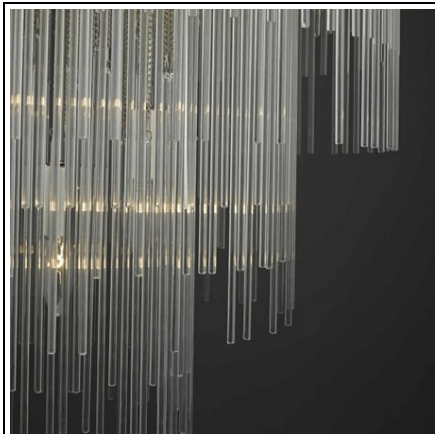

**DAR LIGHTING GROUP LAMPA SUSPENDATA ISLA 7LT PENDANT
POLISHED CHROME & CLEAR GLASS RODS**

The ISLA is a spectacular pendant with 380 clear glass rods spread over three tiers, reminiscent of a waterfall. The seven lights have been carefully positioned to ensure that each layer is perfectly lit. Supplied with 2m of chain, which is fully adjustable on installation. Note that, when fully assembled, this fitting is very heavy and will require careful mounting to avoid damage. Measurements H min80 - max270 x O60cm

Fixing Plate Dimensions H2.5 x O15cm

Finish Glass, Polished Chrome

Material Glass, Metal

Cable Material Clear

Nett Weight (kg) 11 kg

Pret: 6 638,10 lei (TVA inclus)

Detalii online: <https://www.materialelectrice.ro/lampa-suspendata-isla-7lt-pendant-polished-chrome-clear-glass-rods-302197>