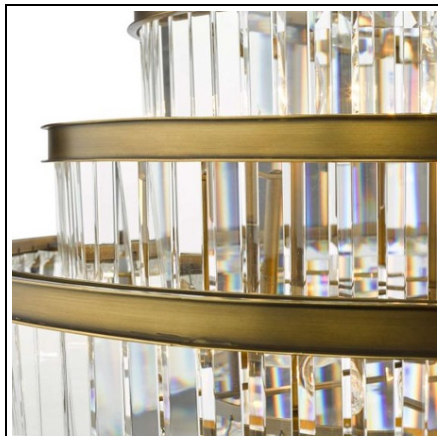

**DAR LIGHTING GROUP LAMPA SUSPENDATA RHAPSODY 12LT
TIERED PENDANT CRYSTAL AND BRONZE**

With eight stepped tiers of bevelled crystals suspended from a bronze frame, the Rhapsody chandelier combines luxury materials with grand proportions to create a real statement wherever it is placed. Supplied with 3 metres of cable and matching bronze chain, Rhapsody can be adjusted from just under 1 metre to almost 4 metres, making it as versatile as it is captivating. Measurements H min98 - max398 x O71cm

Finish Crystal, Bronze
Material Crystal, Metal
Cable Material Clear
Pret: 32 458,63 lei (TVA inclus)

Detalii online: <https://www.materialelectrice.ro/lampa-suspendata-rhapsody-12lt-tiered-pendant-crystal-and-bronze-301931>