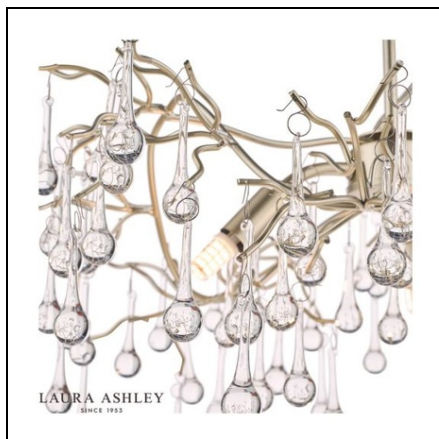

**DAR LIGHTING GROUP LAMPA SUSPENDATA LAURA ASHLEY
WILLOW 3LT PENDANT CHAMPAGNE & CLEAR CRYSTAL**

What's not to like about this gorgeous willow branch chandelier dripping with long crystal raindrops? Painted in champagne with a satin finish, the Willow pendant ceiling light from Laura Ashley is bright and pretty. This ceiling pendant fitting has a matching finish ceiling rose and hanging chain plus a discreet clear cable included. Height is adjustable at the point of installation. Measurements H min45 - max127 x O59cm
Fixing Plate Dimensions H2.5 x O10cm
Finish Satin Champagne, Crystal
Material Crystal, Metal
Cable Material Clear
Nett Weight (kg) 2.5 kg
Pret: 0,00 lei (TVA inclus)

Detalii online: <https://www.materialelectrice.ro/lampa-suspendata-laura-ashley-willow-3lt-pendant-champagne-clear-crystal-301859>