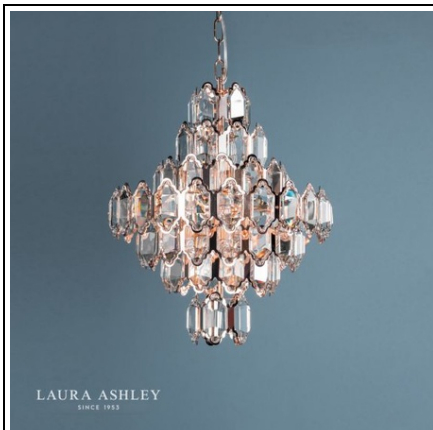

**DAR LIGHTING GROUP LAMPA SUSPENDATA LAURA ASHLEY  
WINDSOR 8LT PENDANT ROSE GOLD CRYSTAL**

The gorgeously decadent 8 light Windsor pendant ceiling light from Laura Ashley is guaranteed to bring the wow factor to anywhere in your home, not just the boudoir! Huge clear, lozenge-shaped cut glass crystals are arranged vertically around 7 concentric tiers, concealing the 8 lights. Beautiful metalwork plated in delicate rose gold means the crystals take on a pretty rose pink tint. The Windsor will help create a statement living space with a sense of feminine luxury. This ceiling pendant fitting has a matching finish ceiling rose and hanging chain plus a discreet clear cable. Height is adjustable at the point of installation (57-157cm). Measurements H min57 - max157 x O42cm  
Fixing Plate Dimensions H2 x O11cm  
Finish Crystal, Polished Gold  
Material Crystal, Metal  
Cable Material Clear  
Nett Weight (kg) 8.5 kg  
Pret: 0,00 lei (TVA inclus)

Detalii online: <https://www.materialelectrice.ro/lampa-suspendata-laura-ashley-windsor-8lt-pendant-rose-gold-crystal-301808>