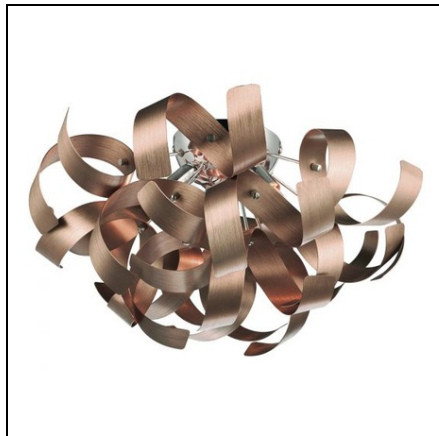

**DAR LIGHTING GROUP LAMPA TAVAN RAWLEY 4 LIGHT FLUSH
BRUSHED COPPER 40CM**

The RAWLEY 4lt Flush features twirling ribbons of brushed copper around a polished chrome frame. This flush fitting would look great in modern hallways or kitchens with lower ceiling heights. Matching products are available; type RAWLEY in the search box at the top of the screen to view the whole range. Measurements H26 x O40cm
Fixing Plate Dimensions H6 x O12cm
Finish Brushed Copper, Polished Chrome
Material Metal
Nett Weight (kg) 1 kg
Pret: 1 460,88 lei (TVA inclus)

Detalii online: <https://www.materialelectrice.ro/lampa-tavan-rawley-4-light-flush-brushed-copper-40cm-301612>