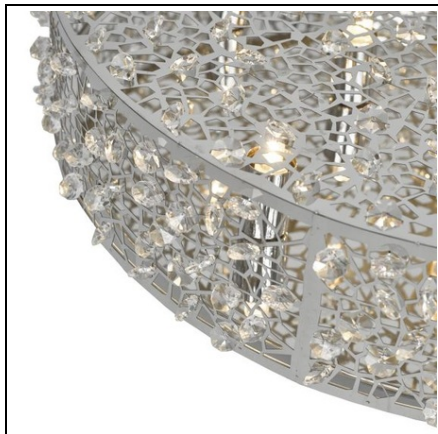

**DAR LIGHTING GROUP LAMPA TAVAN KOTARO 6LT FLUSH
POLISHED CHROME & CRYSTAL**

Faceted crystal beads sit between sleek, laser cut stainless steel metalwork in a beautiful mosaic-style design with a polished chrome finish. When illuminated, the charming Kotaro flush light creates a wonderful pattern across the surrounding area. Great for making a dramatic impact to your interior. Measurements H13 x O53cm
Shade Measurements H13 x O53cm
Fixing Plate Dimensions H2.5 x O40cm
Finish Polished Stainless Steel, Crystal
Material Crystal, Metal
Nett Weight (kg) 3 kg
Pret: 4 175,59 lei (TVA inclus)

Detalii online: <https://www.materialeelectrice.ro/lampa-tavan-kotaro-6lt-flush-polished-chrome-crystal-301577>