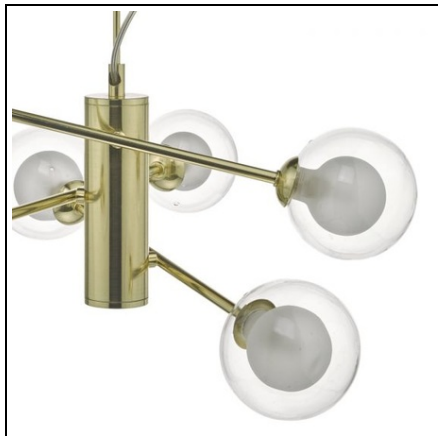

**DAR LIGHTING GROUP LAMPA SUSPENDATA KUMARA 6LT
PENDANT GOLD & GLASS**

Mid-century inspired multi-light pendant with a soft gold finish and round glass shades. The Kumara is an ideal addition above dining tables or as a charming centrepiece to any living space. Supplied with 110cm of cable that's height adjustable upon installation. Measurements H min38 - max132 x O45cm
Fixing Plate Dimensions H2.5 x O13cm
Finish Polished Gold, Glass
Material Glass, Metal
Cable Material Clear
Nett Weight (kg) 1.5 kg
Pret: 2 323,06 lei (TVA inclus)

Detalii online: <https://www.materialeelectrice.ro/lampa-suspendata-kumara-6lt-pendant-gold-glass-301271>