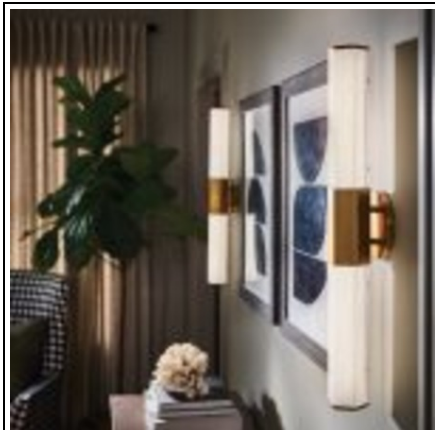

ELSTEAD-LIGHTING FACET DUAL LED WALL LIGHT

For a profile that is unpretentious, yet unforgettable, view all the sides of Facet. Interesting angles combine with a bold center bracelet to create the edgy and contemporary look. Hexagonal etched glass is showcased by Heritage Brass, Polished Chrome or Matte Black center and end caps of the same shape, while the Invisi mount system remains unseen to simply highlight the superior style. Fitted with an integral LED module and crafted to IP44 spec, this head-turner is a great fit for bathroom use too. Box Dimensions: 71.1 x 29.5 x 15.2cm

Depth: 105mm

Height: 659mm

Build Materials: Steel, Opal Etched Glass

Gross Weight: 2.64kg

Fixture Weight: 1.83kg

Width: 127mm

Socket: Integrated LED

Number of Bulbs: 2

Bulb Included: 2 x 12W Integrated LED

Maximum Wattage: 12W Glass Finish: Glass

Finish: Heritage Brass

IP Rating: IP44

Interior/Exterior: Interior / Bathroom

Brand: Hinkley, Quintesse

Pret: 2 328,21 lei (TVA inclus)