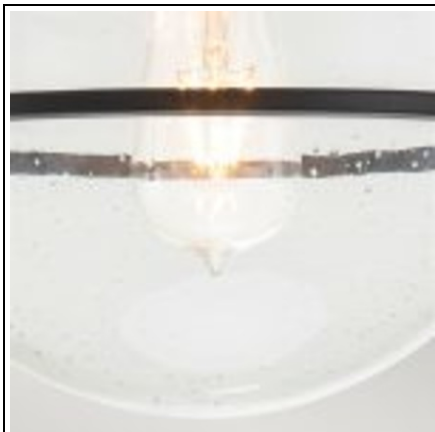

### **ELSTEAD-LIGHTING SOMERSET 1 LIGHT FLUSH MOUNT**

Chic and elegant, the Somerset collection exudes a quiet and precise sophistication. Subtly fusing modernity with vintage appeal, its etched opal or clear seeded glass deftly floats inside a streamlined frame while understated turned metal knobs add an authentic edge. This classy collection is available in Heritage Brass, Brushed Nickel and Black finishes. Box Dimensions: 33.5 x 32 x 45.5cm

Height: 318mm

Diameter: 282mm

Build Materials: Steel, Clear Seeded Glass

Gross Weight: 2.45kg

Fixture Weight: 1.6kg

Socket: E27

Number of Bulbs: 1

Bulb Included: No

Maximum Wattage: 60W

Class: Class I Glass Finish: Glass

Finish: Black

Interior/Exterior: Interior

Brand: Hinkley, Quintiesse

Pret: 1 134,62 lei (TVA inclus)

Detalii online: <https://www.materialelectrice.ro/somerset-1-light-flush-mount-300937>