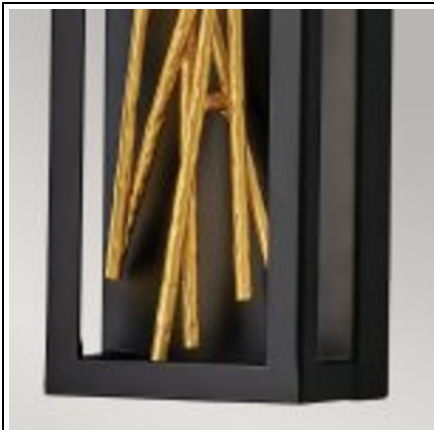

ELSTEAD-LIGHTING STYX LED WALL LIGHT

The breathtaking design of Styx fuses rich glamour with modern styling for an enthralling and dynamic silhouette with unexpected elements. An integrated LED open frame is fully dimmable, composed of clean angles in a chic Black finish. The frame illuminates textured metal branches in Gilded Gold, mingling organic and contemporary elements. Box Dimensions: 69 x 21 x 17cm

Depth: 105mm

Height: 610mm

Build Materials: Steel

Gross Weight: 4.8kg

Fixture Weight: 4.1kg

Width: 150mm

Socket: LED Tape

Number of Bulbs

Bulb Included: 14W LED Tape

Maximum Wattage: 14W Finish: Black & Gilded Gold

Interior/Exterior: Interior

Brand: Hinkley, Quintiesse

Pret: 3 283,37 lei (TVA inclus)

Detalii online: <https://www.materialelectrice.ro/styx-led-wall-light-300916>