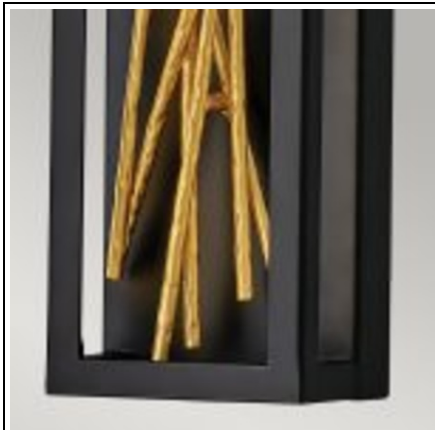

ELSTEAD-LIGHTING STYX LED WALL LIGHT

The breathtaking design of Styx fuses rich glamour with modern styling for an enthralling and dynamic silhouette with unexpected elements. An integrated LED open frame is fully dimmable, composed of clean angles in a chic Black finish. The frame illuminates textured metal branches in Gilded Gold, mingling organic and contemporary elements. Box Dimensions: 69 x 21 x 17cm

Depth: 105mm

Height: 610mm

Build Materials: Steel

Gross Weight: 4.8kg

Fixture Weight: 4.1kg

Width: 150mm

Socket: LED Tape

Number of Bulbs

Bulb Included: 14W LED Tape

Maximum Wattage: 14W Finish: Black & Gilded Gold

Interior/Exterior: Interior

Brand: Hinkley, Quintiesse

Pret: 3 282,51 lei (TVA inclus)

Detalii online: <https://www.materialelectrice.ro/styx-led-wall-light-300916>