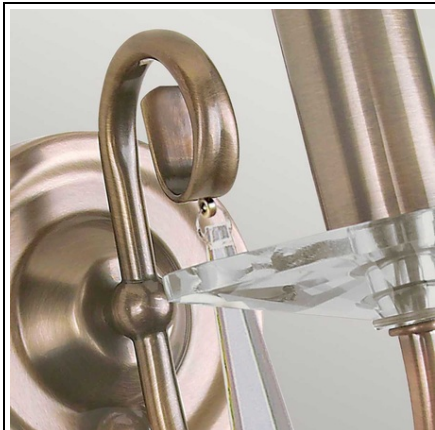

ELSTEAD-LIGHTING APLICA AEGEAN 1 LIGHT WALL LIGHT "AGED BRASS"

The stylish Aegean family features hand forged scrolls accented by cut glass droplets and sconces and is available in a highly Polished Nickel plating, Polished Brass or Aged Brass finish. Comprising of two wall and three ceiling lights, which are flush convertible, the Aegean fittings will add style to both contemporary and classical settings. Fitting

Height: 220mm

Width: 100mm

Projection/Depth: 215mm

Finish: Aged Brass

Class: Class I

Number of lamps: One

Maximum Wattage: 60

Socket: E14

Lamp Included: No

Integrated LED: No

Voltage: 220-240v 50hz

Energy Rating: A - E

Build Materials: Steel

Brand: Elstead Lighting

Family: Aegean

Interior/Exterior: Interior

Product Style: Traditional

Product Type: Wall Light Back plate Height: 100mm

Back plate Projection: 21.7mm

Back plate Width: 100mm

Made in England: No

Barcode: 5024005510604

Pret: 661,90 lei (TVA inclus)

Detalii online: <https://www.materialelectrice.ro/aplica-aegean-1-light-wall-light-aged-brass-300898>