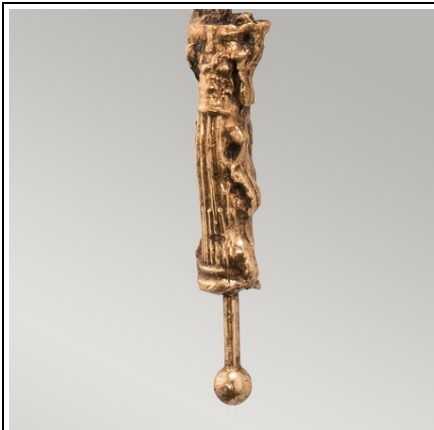

**ELSTEAD-LIGHTING APLICA FRAGMENT 1 LIGHT WALL LIGHT Â€“  
GOLD**

The Fragment family brings a touch of the old to modern style. Designer Paul Gruer was influenced by the French Market in New Orleans, collecting unique treasures and combining them with simple drum shades. Each product is hand-painted with gold or silver leaf and glazed to showcase its artistic flair. Weight 2.13 kg

Dimensions 82 x 23 x 32 cm

Fitting Height: 951mm

Width: 147mm

Projection/Depth: 240mm

Finish: Gold Leaf

Class: Class I

Number of lamps: One

Maximum Wattage: 60

Socket: E27

Lamp Included: No

Integrated LED: No

Voltage: 220-240v 50hz

Energy Rating: A - E

Build Materials: Mild Steel, Acrylic

Brand: Flambeau

Family: Fragment