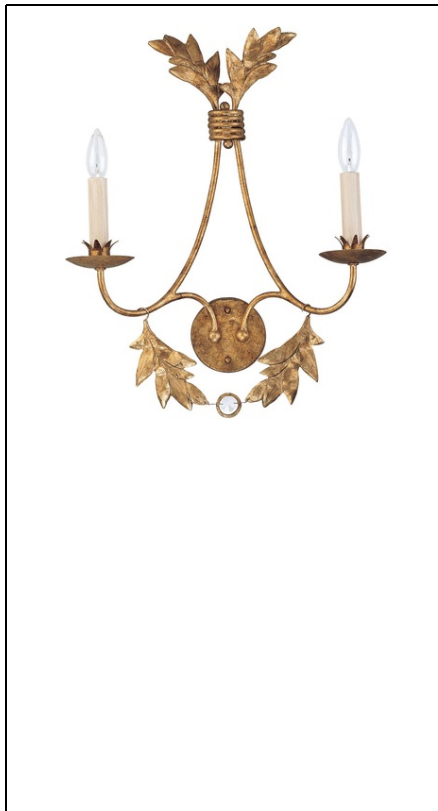

ELSTEAD-LIGHTING APLICA SWEET OLIVE 2 LIGHT WALL LIGHT

Inspired by the flowing branches and leaves of an olive tree, the Sweet Olive family has leaf accents and candle-like fixtures. The crystal medallion adds a sparkling detail to this elegant range finished in a hand-patinated Gilded Gold. Fitting Height: 559mm

Width: 432mm

Finish: Gilded Gold

Class: Class I

Number of lamps: Two

Maximum Wattage: 60

Socket: E14

Lamp Included: No

Integrated LED: No

Voltage: 220-240v 50hz

Energy Rating: A - E

Build Materials: Steel

Brand: Flambeau

Family: Sweet Olive

Interior/Exterior: Interior

Product Style: Artistic

Product Type: Wall Light Made in England: No