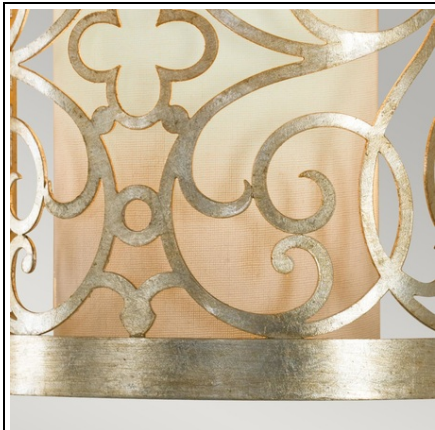

### **ELSTEAD-LIGHTING APLICA ARABESQUE 1 LIGHT WALL LIGHT**

With its influence unmistakably Arabic, the striking Arabesque family is a modern classic blend, often referred to as transitional. Featuring laser cut scroll work, the Arabesque fittings are hand finished in a soft Silver Leaf Patina and all except the sphere pendant version, include ivory linen shades and glass bottom diffusers. Weight 1 kg

Dimensions 60 × 31 × 31 cm

Fitting Height: 241mm

Width: 197mm

Projection/Depth: 95mm

Finish: Silver Leaf Patina

Class: Class I

Number of lamps: One

Maximum Wattage: 60

Interior/Exterior: Interior

Product Style: Transitional

Product Type: Wall Light Back plate Height: 228.6mm

Back plate Width: 111.2mm

Made in England: No

Barcode: 5024005607304

General 2 Year Guarantee

All fittings supplied, both interior and exterior, have a manufacturer's minimum guarantee of 2 years. This means that in normal and fair service, (and without incorrect or inappropriate installation or location), any product sold by Elstead Lighting or its partners should have no fault develop within a minimum of 2 years from purchase. Any fault that is found is covered by guarantee to be repaired or replaced at the suppliers cost, within this period.