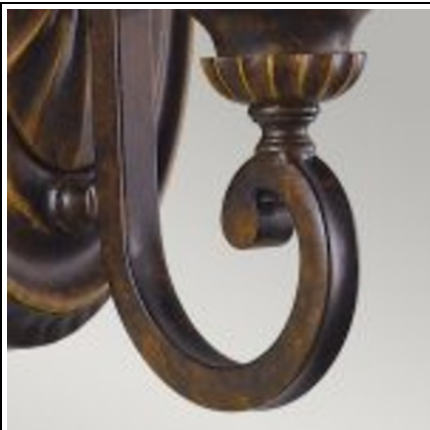

ELSTEAD-LIGHTING APLICA DRAWING ROOM 1 LIGHT WALL LIGHT

An iron collection with traditional Edwardian style. The overlapping arch and fluted detailing is found both in the pressed glass bowls and the die-cast aluminium fitters. The fretwork elements draw on traditional British architectural themes. Weight 1.5 kg

Dimensions 28 × 20 × 32 cm

Fitting Height: 249mm

Width: 157mm

Projection/Depth: 201mm

Finish: Walnut

Class: Class I

Number of lamps: One

Maximum Wattage: 60

Interior/Exterior: Interior

Product Style: Traditional

Product Type: Wall Light Spare Glass/Shade: GS350

Back plate Height: 228.6mm

Back plate Width: 127mm

Made in England: No

Barcode: 5024005606307

General 2 Year Guarantee