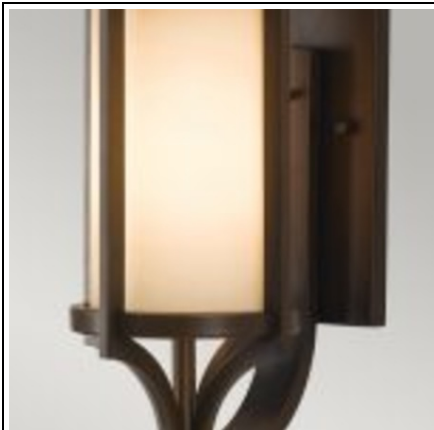

### **ELSTEAD-LIGHTING APLCA MERRILL 1 LIGHT SMALL WALL LANTERN**

Modern geometric forms and a soft Heritage Bronze finish with cream etched glass create a versatile look; at home both in modern or traditional architectural styles. Weight 3.1 kg

Dimensions 45 × 25.5 × 30.5 cm

Fitting Height: 387mm

Width: 194mm

Projection/Depth: 241mm

Finish: Heritage Bronze

Class: Class I

IP Rating: IP44

Number of lamps: One

Maximum Wattage: 60

Socket: E27

Lamp Included: No

Voltage: 220-240v 50hz

Energy Rating: A - E

Build Materials: Mild Steel, Etched Glass

Brand: Feiss

Integrated LED: No

Family: Merrill

Interior/Exterior: Exterior

Product Style: Transitional

Product Type: Wall Light Back plate Height: 228.6mm

Back plate Width: 114.3mm

Made in England: No

Barcode: 5024005226710

**3 YEAR ANTI-CORROSION GUARANTEE**