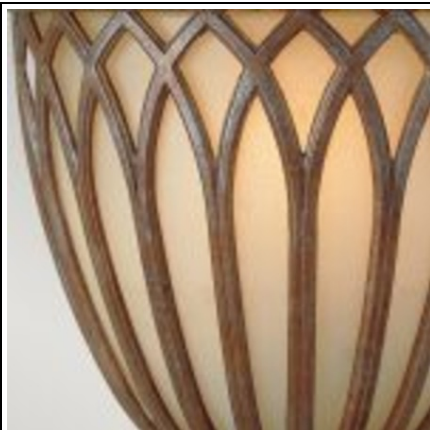

ELSTEAD-LIGHTING APLICA STIRLING CASTLE 1 LIGHT WALL LIGHT

Inspired by the Medieval torches of ancient Europe where the caged font would have been used to house the flame. We added beautiful excavation glass and an overlapping Gothic arch that gently diffuse the light. Weight 2.04 kg

Dimensions 34 × 23 × 33 cm

Fitting Height: 343mm

Width: 279mm

Projection/Depth: 152mm

Finish: British Bronze

Class: Class I

Number of lamps: One

Maximum Wattage: 60

Interior/Exterior: Interior

Product Style: Traditional

Product Type: Wall Light Spare Glass/Shade: GS449

Back plate Height: 203.2mm

Back plate Width: 235mm

Made in England: No

Barcode: 5024005339601

General 2 Year Guarantee