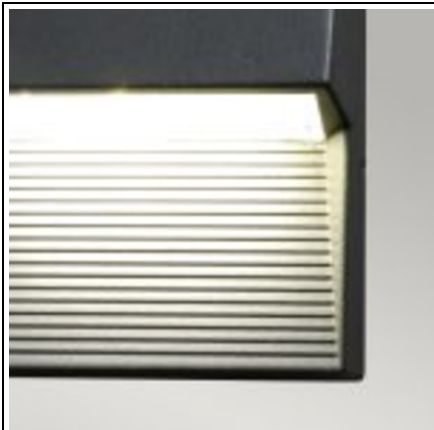

ELSTEAD-LIGHTING APLICA FREYR SP SQUARE 1 LIGHT WALL LIGHT

These stylish yet compact LED fittings are made from die-cast aluminium and finished in a Graphite polyester powder coating, with polycarbonate lenses to protect the lamp housings. Their hooded designs make them ideal for use in dark sky locations, where there is a need to reduce light pollution, as well as provide plentiful ambient

light. Weight 0.9 kg

Dimensions 16 × 8 × 16 cm

Fitting Height: 150mm

Width: 150mm

Projection/Depth: 72mm

Finish: Graphite

Class: Class II

IP Rating: IP54

Number of lamps: One

Maximum Wattage: 6

Socket: LED

Integrated LED: Yes

Voltage: 220-240v 50hz

Energy Rating: A++ - A

Build Materials: Cast Aluminium

Brand: Elstead Lighting

Detalii online: <https://www.materialelectrice.ro/aplica-freyr-sp-square-1-light-wall-light-300717>