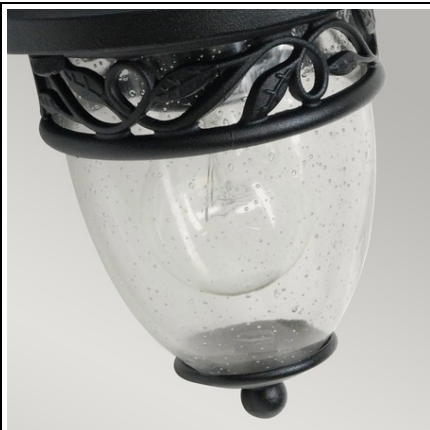

ELSTEAD-LIGHTING APLICA BURFORD 1 LIGHT WALL LANTERN

These designs take inspiration from lanterns of times gone by and come in various finishes including Bronze, Black and a textured Weathered Zinc. Several come with hinged doors to make changing lamps easier, inspired by the days when they would have been lit by candles, gas or oil. Weight 1.3 kg

Dimensions 21.5 × 30 × 18 cm

Fitting Height: 253mm

Width: 168mm

Projection/Depth: 199mm

Finish: Black

Class: Class I

IP Rating: IP44

Number of lamps: One

Family: Burford

Interior/Exterior: Exterior

Product Style: Country Traditional

Product Type: Wall Light Made in England: No

Barcode: 5024005553205

3 YEAR ANTI-CORROSION GUARANTEE

Many outdoor fittings have anti-corrosion guarantees stated on each relevant product page. This guarantee relates to the corrosion of paintwork on cast aluminium or steel fittings, and excludes locations within 5 miles of the coastline. Fittings that have been damaged, repainted or cleaned with an aggressive cleaner may be excluded.