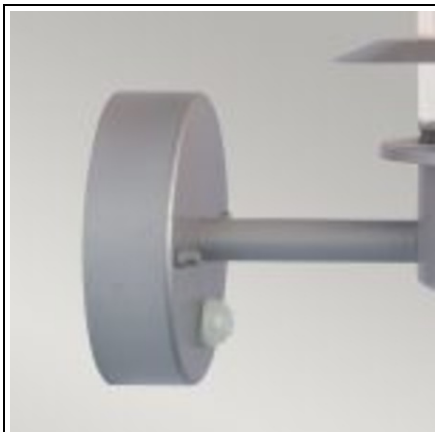

ELSTEAD-LIGHTING APLICA HELSINGOR 1 LIGHT PIR WALL LANTERN

This collection of outdoor fittings has a focus on security and convenience. All come with a passive infrared sensor (PIR) guaranteed against fault for two years. Use of a PIR sensor on an outdoor lantern minimises energy use without sacrificing the security gained from outdoor lighting. The efficient LED Sigmund further reduces the energy used. Weight 2 kg

Dimensions 28 × 25 × 24 cm

Fitting Height: 236mm

Width: 218mm

Projection/Depth: 260mm

Finish: 304 SS/Silver

Class: Class I

IP Rating: IP44

Number of lamps: One

Maximum Wattage: 60

Socket: E27

Lamp Included: No

Integrated LED: No

Voltage: 220-240v 50hz

Energy Rating: A - E

Build Materials: Stainless Steel 304

Brand: Elstead Lighting