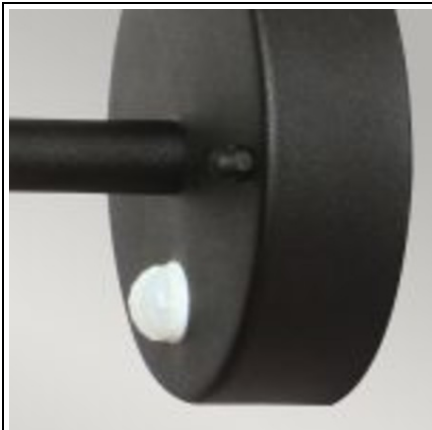

ELSTEAD-LIGHTING APLICA HELSINGOR 1 LIGHT PIR WALL LANTERN Å€“ BLACK

This collection of outdoor fittings has a focus on security and convenience. All come with a passive infrared sensor (PIR) guaranteed against fault for two years. Use of a PIR sensor on an outdoor lantern minimises energy use without sacrificing the security gained from outdoor lighting. The efficient LED Sigmund further reduces the energy used. Fitting Height: 236mm

Width: 218mm

Projection/Depth: 260mm

Finish: Black

Class: Class I

IP Rating: IP44

Number of lamps: One

Maximum Wattage: 60

Socket: E27

Lamp Included: No

Integrated LED: No

Voltage: 220-240v 50hz

Energy Rating: A - E

Build Materials: 304 Stainless Steel

Brand: Elstead Lighting

Family: Helsingor

Interior/Exterior: Exterior

Product Style: Modern , Security Lanterns

Product Type: Wall Light Made in England: No

Barcode: 5024005263319

15 YEAR ANTI-CORROSION GUARANTEE

Many outdoor fittings have anti-corrosion guarantees stated on each relevant product page. This guarantee relates to the corrosion of paintwork on cast aluminium or steel fittings, and excludes locations within 5 miles of the coastline. Fittings that have been damaged, repainted or cleaned with an aggressive cleaner may be excluded.