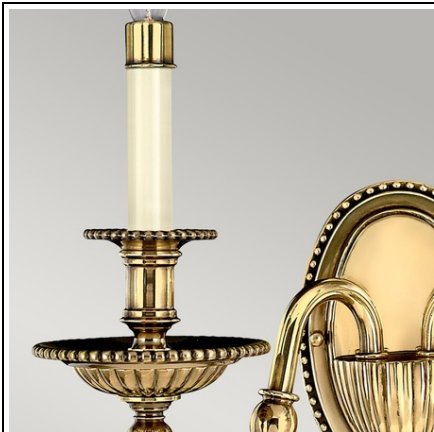

ELSTEAD-LIGHTING APLICA CAMBRIDGE 2 LIGHT WALL LIGHT

Made of solid brass, Cambridge offers classic New England appeal. The solid cast components, brass turnings, beaded ball fonts and clear optic glass reinforce its timeless style. Weight 3.1 kg

Dimensions 42 × 25.5 × 33.5 cm

Fitting Height: 275mm

Width: 345mm

Projection/Depth: 195mm

Finish: Burnished Brass

Class: Class I

Number of lamps: Two

Maximum Wattage: 60