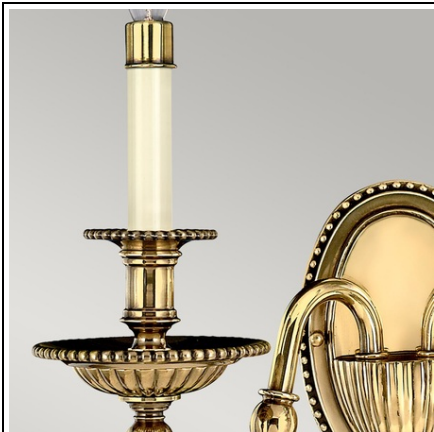

### **ELSTEAD-LIGHTING APLICA CAMBRIDGE 2 LIGHT WALL LIGHT**

Made of solid brass, Cambridge offers classic New England appeal. The solid cast components, brass turnings, beaded ball fonts and clear optic glass reinforce its timeless style. Weight 3.1 kg

Dimensions 42 × 25.5 × 33.5 cm

Fitting Height: 275mm

Width: 345mm

Projection/Depth: 195mm

Finish: Burnished Brass

Class: Class I

Number of lamps: Two

Maximum Wattage: 60