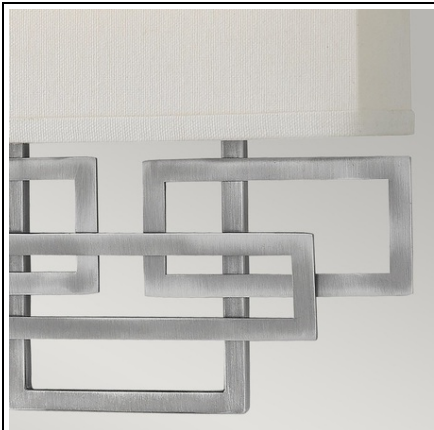

### **ELSTEAD-LIGHTING APLICA LANZA 2 LIGHT WALL LIGHT Â€“ ANTIQUÉ NICKEL**

Lanza makes a chic statement with its strong, rectangular metal work. The geometric detailing is softened with linen shades and acrylic lenses for sophisticated, modern appeal. Lanza is available in Antique Nickel, Brushed Bronze and Oil Rubbed

Bronze. Fitting Height: 289mm

Width: 254mm

Projection/Depth: 102mm

Finish: Antique Nickel

Class: Class I

Number of lamps: Two

Maximum Wattage: 60

Socket: E14

Product Style: Artistic

Product Type: Wall Light Made in England: No

Barcode: 5024005333913

General 2 Year Guarantee

All fittings supplied, both interior and exterior, have a manufacturer's minimum guarantee of 2 years. This means that in normal and fair service, (and without incorrect or inappropriate installation or location), any product sold by Elstead Lighting or its partners should have no fault develop within a minimum of 2 years from purchase. Any fault that is found is covered by guarantee to be repaired or replaced at the suppliers cost, within this period.