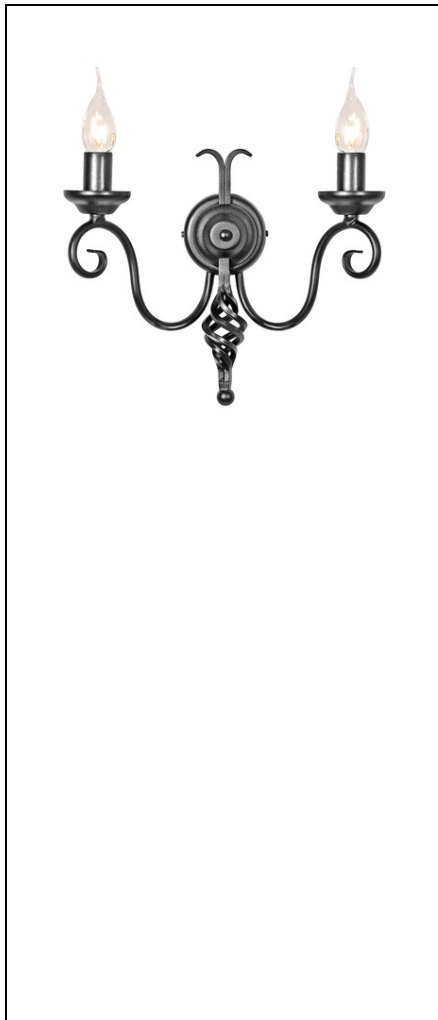

**ELSTEAD-LIGHTING APLICA HARLECH 2 LIGHT WALL LIGHT Â€“
BLACK**

An elegant medium sized range with a medieval feel, the updated Harlech is equally suited to modern or traditional environments. Weight 3.2 kg
Dimensions 37 × 19 × 37 cm
Fitting Height: 375mm
Width: 335mm
Country of Origin: United Kingdom
Projection/Depth: 180mm
Finish: Black
Class: Class I
Number of lamps: Two
Maximum Wattage: 60
Socket: E14
Lamp Included: No
Integrated LED: No
Voltage: 220-240v 50hz
Energy Rating: A - E
Build Materials: Steel
Brand: Elstead Lighting
Family: Harlech
Interior/Exterior: Interior
Product Style: Country Rustic
Product Type: Wall Light
Optional Glass/Shade: GS81
Back plate Height: 100mm
Back plate Projection: 60mm
Back plate Width: 100mm
Made in England: Yes
Barcode: 5024005466000
General 2 Year Guarantee
All fittings supplied, both interior and exterior, have a manufacturer's minimum guarantee of 2 years. This means that in normal and fair service, (and without incorrect or inappropriate installation or location), any product sold by Elstead Lighting or its partners should have no fault develop within a minimum of 2 years from purchase. Any fault that is found is covered by guarantee to be repaired or replaced at the suppliers cost, within this period.
ALL Elstead warranties/guarantees do not cover out of pocket expenses or consequential costs.
Pret: 871,58 lei (TVA inclus)