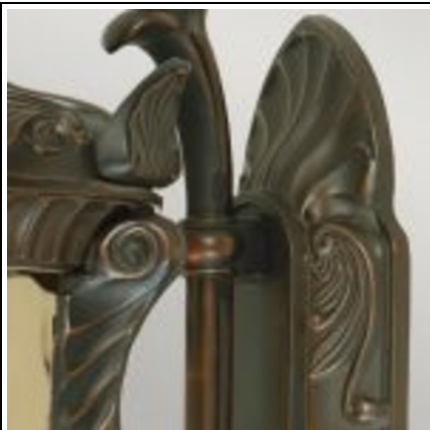

**ELSTEAD-LIGHTING APLICA PHILADELPHIA 3 LIGHT LARGE WALL
LANTERN Å€“ OLD BRONZE**

Distinctive details feature in this complete series of “period” lanterns available in three sizes; small, medium and large. Ideal for pedestal, post top, wall and suspended applications including an attractive lamp-post. The range has amber blown glass and an Old Bronze Patina finish. Dimensions 40 × 68 × 30 cm

Fitting Height: 640mm

Width: 260mm

Projection/Depth: 310mm

Finish: Old Bronze

Class: Class I

IP Rating: IP44

Number of lamps: Three

Maximum Wattage: 60

Interior/Exterior: Exterior

Product Style: American Traditional

Product Type: Wall Light Spare Glass/Shade: GS212

Back plate Height: 365mm

Back plate Projection: 35mm

Back plate Width: 120mm

Made in England: No