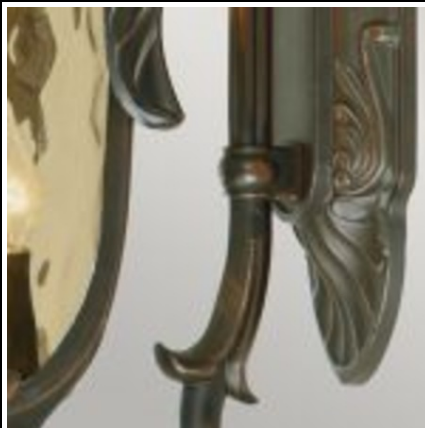

**ELSTEAD-LIGHTING APLICA PHILADELPHIA 3 LIGHT LARGE DOWN  
WALL LANTERN Å€“ OLD BRONZE**

Distinctive details feature in this complete series of “period” lanterns available in three sizes; small, medium and large. Ideal for pedestal, post top, wall and suspended applications including an attractive lamp-post. The range has amber blown glass and an Old Bronze Patina finish. Dimensions 40 × 68 × 30 cm

Fitting Height: 640mm

Width: 260mm

Projection/Depth: 310mm

Finish: Old Bronze

Class: Class I

IP Rating: IP44

Number of lamps: Three

Maximum Wattage: 60

Interior/Exterior: Exterior

Product Style: American Traditional

Product Type: Wall Light Spare Glass/Shade: GS212

Back plate Height: 365mm

Back plate Projection: 35mm

Back plate Width: 120mm

Made in England: No