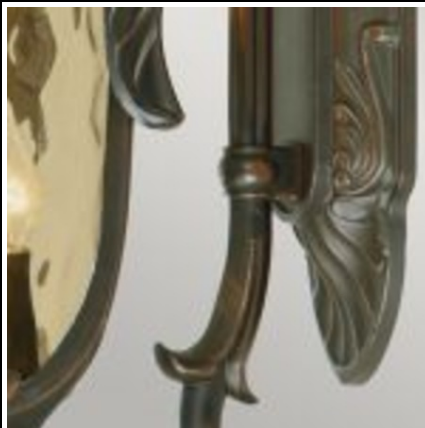

**ELSTEAD-LIGHTING APLICA PHILADELPHIA 3 LIGHT LARGE DOWN
WALL LANTERN Å€" OLD BRONZE**

Distinctive details feature in this complete series of "period" lanterns available in three sizes; small, medium and large. Ideal for pedestal, post top, wall and suspended applications including an attractive lamp-post. The range has amber blown glass and an Old Bronze Patina finish. Dimensions 40 x 68 x 30 cm

Fitting Height: 640mm

Width: 260mm

Projection/Depth: 310mm

Finish: Old Bronze

Class: Class I

IP Rating: IP44

Number of lamps: Three

Maximum Wattage: 60

Interior/Exterior: Exterior

Product Style: American Traditional

Product Type: Wall Light Spare Glass/Shade: GS212

Back plate Height: 365mm

Back plate Projection: 35mm

Back plate Width: 120mm

Made in England: No