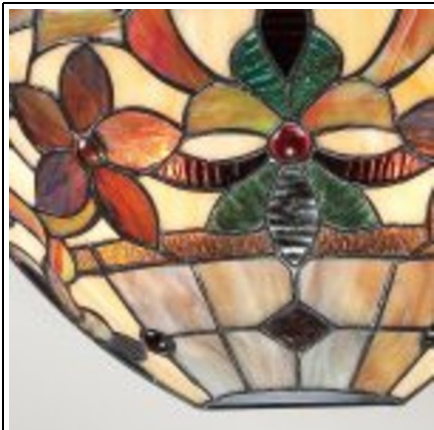

### **ELSTEAD-LIGHTING APLICA KAMI 2 LIGHT WALL UPLIGHTER**

This lovely Tiffany style collection features a hand-crafted, genuine art glass shade created in hues of amber, caramel, ginger and emerald. The glass is arranged in a classic Art Nouveau pattern. The warm colour palette creates a harmonious balance of light, and the complementary base is finished in a Vintage Bronze. Weight 1.9 kg

Dimensions 46 × 25.5 × 26.5 cm

Fitting Height: 178mm

Width: 368mm

Projection/Depth: 140mm

Finish: Vintage Bronze

Class: Class I

Number of lamps: Two

Maximum Wattage: 60