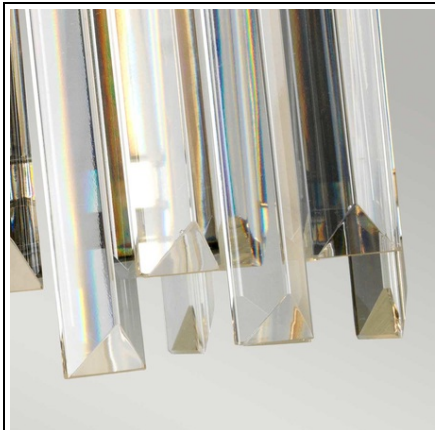

ELSTEAD-LIGHTING APLICA ARIES 1 LIGHT WALL LIGHT

Aries has a bold square arm architecture, finished in Polished Nickel and is complemented with high quality cut glass crystals. A softer opal glass bottom panel contrasts with loosely hanging alternating side crystals that offer a playful lighting effect. Weight 3.1 kg

Dimensions 21 × 31 × 31 cm

Fitting Height: 262mm

Width: 229mm

Projection/Depth: 158mm

Finish: Polished Nickel Plated With K5 Glass Crystals

Family: Aries

interiorexterior: Interior

Number of lamps: 1