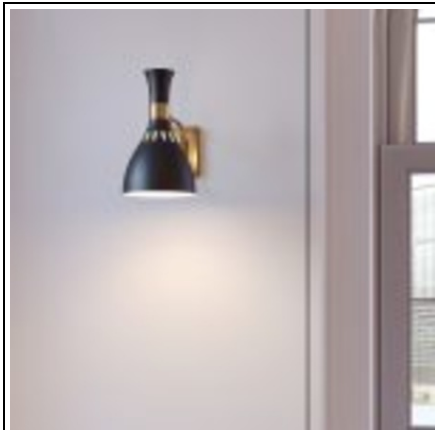

**ELSTEAD-LIGHTING APLICA JOAN 1 LIGHT WALL LIGHT Â€
MIDNIGHT BLACK & BURNISHED BRASS**

Fitting Height: 273mm
Width: 159mm
Projection/Depth: 305mm
Finish: Midnight Black & Burnished Brass
Family: Joan
Interior/Exterior: Interior
Number of lamps: 1
Maximum Wattage: 60
Socket: E27
Voltage: 220-240v Product Type: Wall Light
Feature 1: Geometric lines
Feature 2: Iconic hourglass-inspired shades
Feature 3: Small perforations for soft glow to shine through
Pret: 1 403,20 lei (TVA inclus)

Detalii online: <https://www.materialelectrice.ro/aplica-joan-1-light-wall-light-midnight-black-burnished-brass-300148>