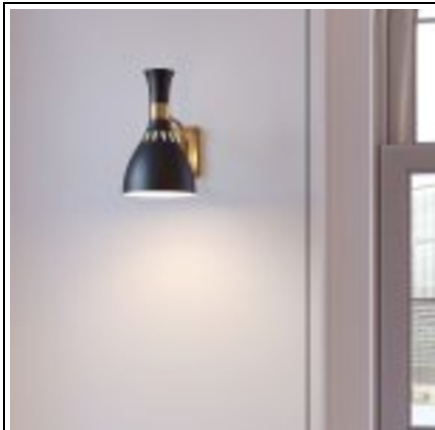

**ELSTEAD-LIGHTING APLICA JOAN 1 LIGHT WALL LIGHT Â€
MIDNIGHT BLACK & BURNISHED BRASS**

Fitting Height: 273mm
Width: 159mm
Projection/Depth: 305mm
Finish: Midnight Black & Burnished Brass
Family: Joan
Interior/Exterior: Interior
Number of lamps: 1
Maximum Wattage: 60
Socket: E27
Voltage: 220-240v Product Type: Wall Light
Feature 1: Geometric lines
Feature 2: Iconic hourglass-inspired shades
Feature 3: Small perforations for soft glow to shine through
Pret: 1 403,54 lei (TVA inclus)

Detalii online: <https://www.materialeelectrice.ro/aplica-joan-1-light-wall-light-midnight-black-burnished-brass-300148>