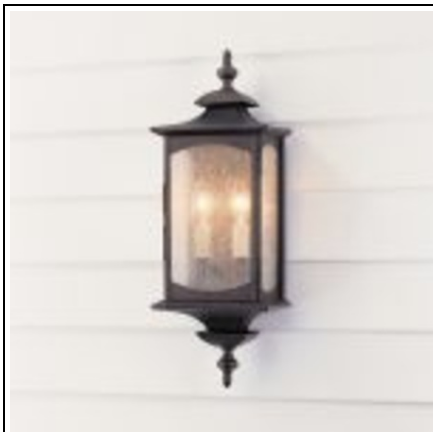

ELSTEAD-LIGHTING APLICA MARKET SQUARE 2 LIGHT WALL LIGHT

Imagine a long time ago - a simpler time - when porches were lit by the soft glow of lanterns. Greet visitors to your home with a statement of distinction with the classic lines and solid aluminium construction of the Market Square collection. Fitting Height: 483mm
Width: 171mm
Projection/Depth: 124mm
Finish: Oil Rubbed Bronze
Family: Market Square
IP Rating: IP44
interiorexterior: Exterior
Number of lamps: 2
Maximum Wattage: 60
Socket: E14
Voltage: 220-240v Product Type: Wall Light
Feature 1: Nostalgic traditional design
Feature 2: Clear seeded Glass
Pret: 1 162,79 lei (TVA inclus)

Detalii online: <https://www.materialelectrice.ro/aplica-market-square-2-light-wall-light-300142>