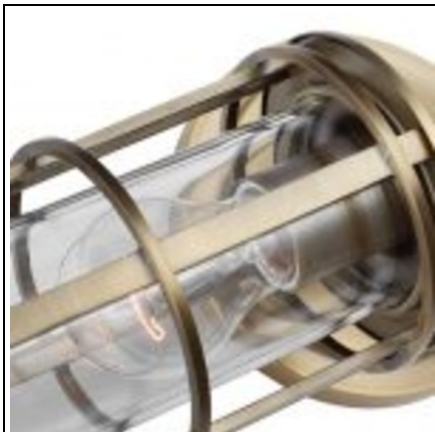

ELSTEAD-LIGHTING APLICA URBAN RESTORATION 2 LIGHT WALL LIGHT

Vintage cage design | IP44 rated for bathroom use| Suitable for all interior rooms | Dark Antique Brass finish
Product Style: Bathroom
Fitting Height: 140mm
Width: 518mm
Projection/Depth: 149mm
Finish: Dark Antique Brass
Family: Urban Restoration
IP Rating: IP44
interiorexterior: Interior
Number of lamps: 2
Maximum Wattage: 60
Socket: E27
Voltage: 220-240v Product Type: Wall Light
Feature 1: Vintage cage design
Feature 2: IP44 rated for bathroom use
Pret: 1 919,67 lei (TVA inclus)

Detalii online: <https://www.materialeelectrice.ro/aplica-urban-restoration-2-light-wall-light-300136>