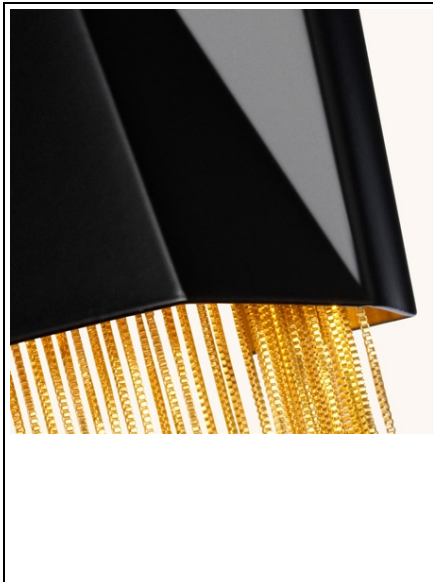

### **ELSTEAD-LIGHTING APLICA ZUMA 3 LIGHT WALL LIGHT**

Sculptural and exotic, Zuma tantalises with a purely contemporary form. The over-scaled geometric pendant, linear chandelier and wall light silhouettes are softened with layers of fine jeweller's chain flowing from the epicentre. Available in Satin Black with either Silver or Gold chain accents. Fitting Height: 270mm

Projection/Depth: 100mm

Finish: Satin Black/ Gold

Number of lamps: 3

Maximum Wattage: 3.5W LED

Socket: G9

LED Lamp Included: Yes

LED Colour Temp: 960Lm

LED Lumens: 3000k

Voltage: 220-240v 50hz

Energy Rating: A+ + - A

Build Materials: Steel

Brand: Hinkley/ Fredrick Ramond

Family: Zuma

Interior/Exterior: Interior

Product Type: Wall Light

Pret: 1 254,05 lei (TVA inclus)