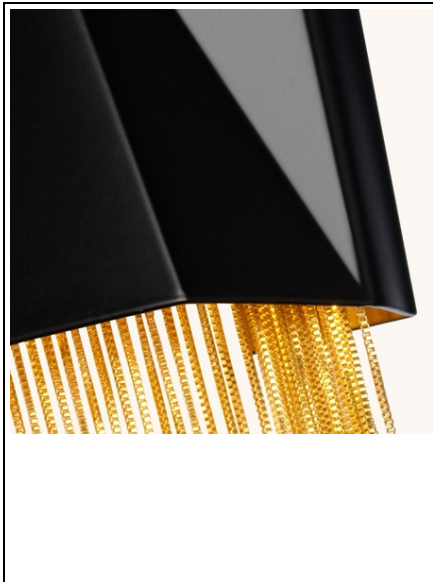

ELSTEAD-LIGHTING APLICA ZUMA 3 LIGHT WALL LIGHT

Sculptural and exotic, Zuma tantalises with a purely contemporary form. The over-scaled geometric pendant, linear chandelier and wall light silhouettes are softened with layers of fine jeweller's chain flowing from the epicentre. Available in Satin Black with either Silver or Gold chain accents. Fitting Height: 270mm

Projection/Depth: 100mm

Finish: Satin Black/ Gold

Number of lamps: 3

Maximum Wattage: 3.5W LED

Socket: G9

LED Lamp Included: Yes

LED Colour Temp: 960Lm

LED Lumens: 3000k

Voltage: 220-240v 50hz

Energy Rating: A+ + - A

Build Materials: Steel

Brand: Hinkley/ Fredrick Ramond

Family: Zuma

Interior/Exterior: Interior

Product Type: Wall Light

Pret: 1 252,24 lei (TVA inclus)