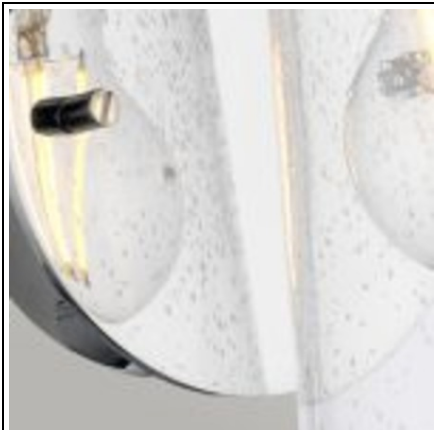

**ELSTEAD-LIGHTING APLICA BRAELYN 1 LIGHT WALL LIGHT "POLISHED CHROME"**

There's so much to love about the reclaimed style of this 1 light wall sconce from the Braelyn collection. The vintage industrial design is punctuated with Clear Seedy Glass shades, reminiscent of glass jars that were a staple of 19th century American life. The Polished Chrome finish enhance this styles, making the fixture the perfect addition to any space. Weight 1.41 kg  
Dimensions 38.1 × 18.4 × 17.8 cm  
Fitting Height: 244mm  
Product Style: Bathroom  
Projection/Depth: 149mm  
Finish: Chrome  
Class: Class I  
IP Rating: IP44  
Number of lamps: 1  
Maximum Wattage: 40W  
Socket: E27  
Lamp Included: No  
Voltage: 220-240v 50hz  
Energy Rating: A - E  
Build Materials: Steel, Clear Seeded Glass  
Brand: Kichler  
Family: Braelyn  
Interior/Exterior: Interior  
Product Type: Wall Light Spare Glass/Shade: GS1166  
Back plate Height: 114mm  
Back plate Projection: 29mm  
Back plate Width: 114mm  
general 2 year guarantee  
Pret: 877,84 lei (TVA inclus)

Detalii online: <https://www.materialelectrice.ro/aplica-braelyn-1-light-wall-light-polished-chrome-300112>