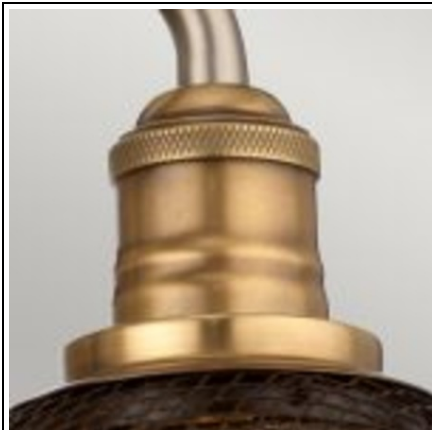

ELSTEAD-LIGHTING APLICA RIGBY 2 LIGHT WALL LIGHT "ANTIQUE NICKEL"

Rigby is inspired by the American barn light, reborn as a chic interior retro classic. Features such as cast socket covers, mesh shades and canopy details combine the best in both vintage and industrial design elements. Available in a two-tone finish of Antique Nickel and Heritage Brass or Polished Chrome. With clear seeded glass lamp protectors, these Rigby models are suitable for use in bathrooms. Weight 2.54 kg
Dimensions 43.5 × 19.5 × 42.5 cm
Fitting Height: 301mm
Product Style: Bathroom
Projection/Depth: 220mm
Finish: Antique Nickel with Heritage Brass
Class: Class I
IP Rating: IP44
Number of lamps: 2
Maximum Wattage: 40W
Socket: E27
Lamp Included: No
Voltage: 220-240v 50hz
Energy Rating: A - E
Build Materials: Steel, Clear Seeded Glass
Brand: Hinkley
Family: Rigby
Interior/Exterior: Interior
Product Type: Wall Light Spare Glass/Shade: GS1117
Back plate Height: 152mm
Back plate Projection: 22mm
Back plate Width: 152mm
general 2 year guarantee
Pret: 1 910,82 lei (TVA inclus)

Detalii online: <https://www.materialelectrice.ro/aplica-rigby-2-light-wall-light-antique-nickel-300094>