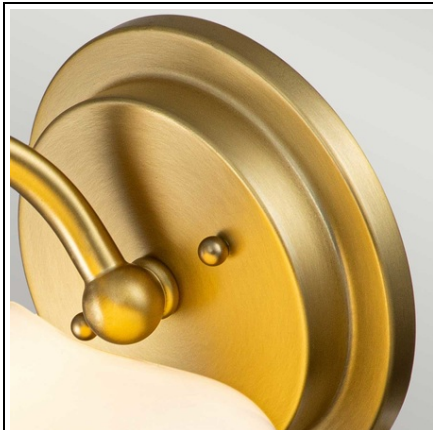

ELSTEAD-LIGHTING APLICA AINSLEY 1 LIGHT WALL LIGHT

Ainsley's traditional silhouette charms with distinctive details like retro modern turned cups. Cased opal glass shades are accented with an elegant Burnished Brass trim ring as a finishing touch. Box Dimensions: 30.8 x 24.1 x 21.6cm

Weight: 0.91kg

Family: Ainsley

Brand: Hinkley

Collection: Elstead Lighting

Product Type: Wall Light

Interior/Exterior: Interior / Bathroom

Finish: Brushed Brass

Fitting Height: 191mm

Diameter: 160mm

Width: 160mm

Projection/Depth: 206mm

Minimum Drop: 500mm

Maximum Drop: 975mm

Build Materials: Steel, Glass

Number of lamps: 1

Maximum Wattage: LED 3.5W