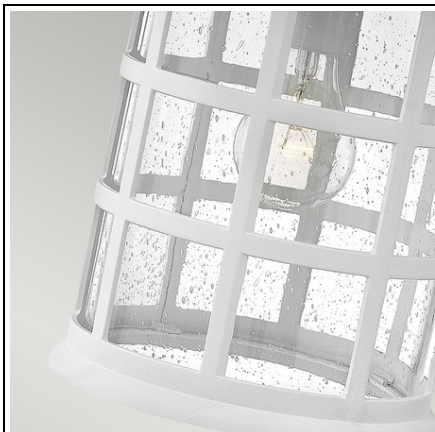

ELSTEAD-LIGHTING APLICA FREEPORT 1LT LARGE WALL LANTERN

Freeport features a classic New England design for timeless, traditional style. Constructed from a weather resistant composite and finished in Textured White with Clear seeded glass. IP44 rated.Box Dimensions: 34 x 31 x 46cm

Weight: 2.81kg

Family: Freeport

Brand: Hinkley

Collection: Elstead Lighting

Product Type: Wall Light

Interior/Exterior: Exterior

Finish: Textured White

Fitting Height: 389mm

Diameter: 257mm

Width: 257mm

Projection/Depth: 288mm

Minimum Drop: 500mm

Maximum Drop: 975mm

Build Materials: Weather Resistant Composite, Clear Seeded Glass

Number of lamps: 1

Maximum Wattage: 60W