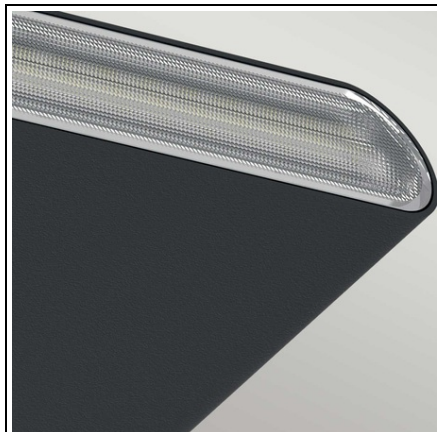

### **ELSTEAD-LIGHTING APLICA JENSED WALL LIGHT**

The Jens is a futuristic High-Tec looking exterior light, great for ultra modern buildings with a Die-cast Aluminium housing and Polycarbonate lens. It offers a switch to provide the options of 3000/4000/5700K colour temperature and is IP65 rated. Family: Jens

Product Type: Wall Light  
Box Dimensions: 20 x 12.5 x 6cm  
Final Weight kg: 0.72kg  
Collection: Elstead Lighting  
Brand: Elstead Lighting  
Interior/Exterior: Exterior  
Fitting Height: 90mm  
Diameter: 175mm  
Width: 175mm  
Projection/Depth: 31mm  
Minimum Drop: 500mm  
Maximum Drop: 975mm  
Finish: Black

Build Materials: Die-cast Aluminium, Polycarbonate Lens  
Maximum Wattage: 10W Integrated LED  
Lamps Included: N/A  
IP Rating: IP65  
Class: 1 Guarantee: 3 year  
Pret: 566,68 lei (TVA inclus)

Detalii online: <https://www.materialeelectrice.ro/aplica-jensed-wall-light-300024>