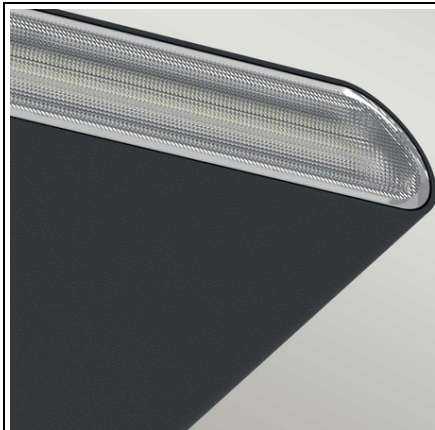

ELSTEAD-LIGHTING APLICA JENSLED WALL LIGHT

The Jens is a futuristic High-Tec looking exterior light, great for ultra modern buildings with a Die-cast Aluminium housing and Polycarbonate lens. It offers a switch to provide the options of 3000/4000/5700K colour temperature and is IP65 rated. Family: Jens

Product Type: Wall Light
Box Dimensions: 20 x 12.5 x 6cm
Final Weight kg: 0.72kg
Collection: Elstead Lighting
Brand: Elstead Lighting
Interior/Exterior: Exterior
Fitting Height: 90mm
Diameter: 175mm
Width: 175mm
Projection/Depth: 31mm
Minimum Drop: 500mm
Maximum Drop: 975mm
Finish: Black
Build Materials: Die-cast Aluminium, Polycarbonate Lens
Maximum Wattage: 10W Integrated LED
Lamps Included: N/A
IP Rating: IP65
Class: 1 Guarantee: 3 year
Pret: 567,31 lei (TVA inclus)