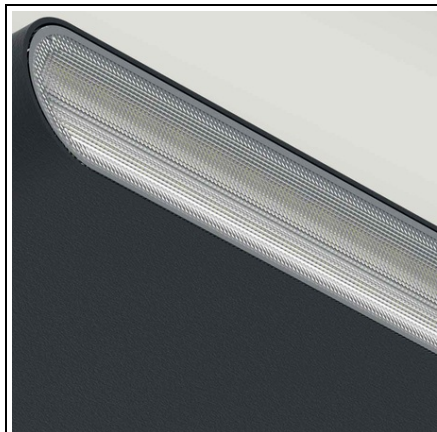

ELSTEAD-LIGHTING APLICA JENSELED WALL LIGHT

The Jens is a futuristic High-Tec looking exterior light, great for ultra modern buildings with a Die-cast Aluminium housing and Polycarbonate lens. It offers a switch to provide the options of 3000/4000/5700K colour temperature and is IP65 rated. Family: Jens

Product Type: Wall Light

Box Dimensions: 16 x 12.5 x 6cm

Final Weight kg: 0.62kg

Collection: Elstead Lighting

Brand: Elstead Lighting

Interior/Exterior: Exterior

Fitting Height: 90mm

Diameter: 135mm

Width: 135mm

Projection/Depth: 31mm

Minimum Drop: 500mm

Maximum Drop: 975mm

Finish: Black

Build Materials: Die-cast Aluminium, Polycarbonate Lens

Maximum Wattage: 6W Integrated LED

Lamps Included: N/A