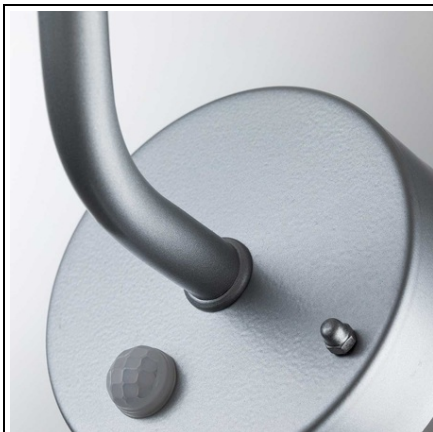

**ELSTEAD-LIGHTING APLICA KLAMPENBORG 1 LIGHT WALL
LANTERN WITH PIR  €“ SILVER**

Klampenborg is a classic Scandinavian swan neck wall lantern with PIR sensor. The core metal is 304 grade stainless steel and is then painted with powder coating for durability. Available in silver finish, IP44 rated and offered with a 15 year guarantee. Family:

Klampenborg

Product Type: Wall Light

Box Dimensions: 28.5 x 25.5 x 41cm

Final Weight kg: 1.65kg

Collection: Elstead Lighting

Brand: Elstead Lighting

Interior/Exterior: Exterior

Fitting Height: 255mm

Diameter: 275mm

Width: 275mm

Projection/Depth: 420mm

Minimum Drop: 500mm

Maximum Drop: 975mm

Finish: Silver

Build Materials: 304 Stainless Steel, Clear Glass

Number of lamps: 1