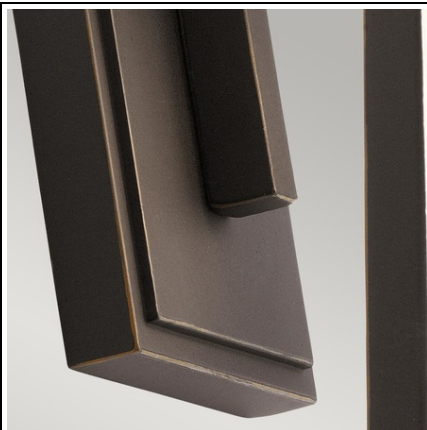

ELSTEAD-LIGHTING APLICA DELISON 1 LIGHT WALL LANTERN "SMALL

Created with minimalistic, arts and craft decor in mind, the 1-light small outdoor wall light with Rubbed Bronze delivers pure and durable craftsmanship. With its clean, crisp lines and trapezoid sides, Delison is ideal for rustic or updated lodge styled exteriors.

IP44 rated. Family: Delison
Product Type: Wall Light
Box Dimensions: 26 x 23 x 35.5cm
Final Weight kg: 2.12kg
Collection: Elstead Lighting
Brand: Kichler
Interior/Exterior: Exterior
Fitting Height: 290mm
Diameter: 165mm
Width: 165mm
Projection/Depth: 202mm
Minimum Drop: 500mm
Maximum Drop: 975mm
Finish: Rubbed Bronze
Build Materials: Aluminium, Glass
Number of lamps: 1
Maximum Wattage: 60W
Socket: E27
Lamps Included: No
IP Rating: IP44
Class: 1 Guarantee: 3 year
Pret: 615,16 lei (TVA inclus)

Detalii online: <https://www.materialeelectrice.ro/aplica-delison-1-light-wall-lantern-small-300010>