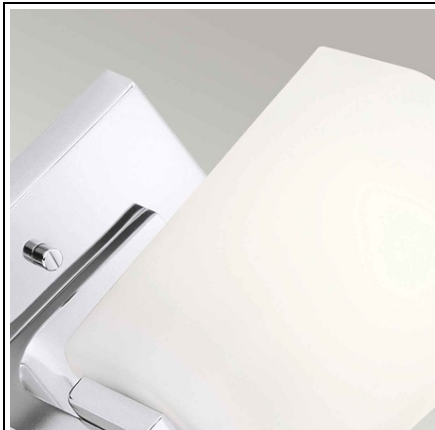

ELSTEAD-LIGHTING APLICA ROEHM 1 LIGHT WALL LIGHT

The Roehm bathroom wall light, is a simple classic with a linear design that features softened edges in Polished Chrome. The Opal glass shade complete the modern take on a timeless silhouette. IP44 rated. Family: Roehm

Product Type: Wall Light
Box Dimensions: 21.5 x 16.5 x 28cm
Final Weight kg: 1.27kg
Collection: Elstead Lighting
Brand: Kichler
Interior/Exterior: Interior / Bathroom
Fitting Height: 173mm
Diameter: 114mm
Width: 114mm
Projection/Depth: 165mm
Minimum Drop: 500mm
Maximum Drop: 975mm
Finish: Polished Chrome
Build Materials: Steel, Zinc, Opal Glass
Number of lamps: 1
Maximum Wattage: LED 3.5W
Socket: G9
Llamps Included: Yes
IP Rating: IP44
Class: 1 Guarantee: general 2 year guarantee
Pret: 746,49 lei (TVA inclus)