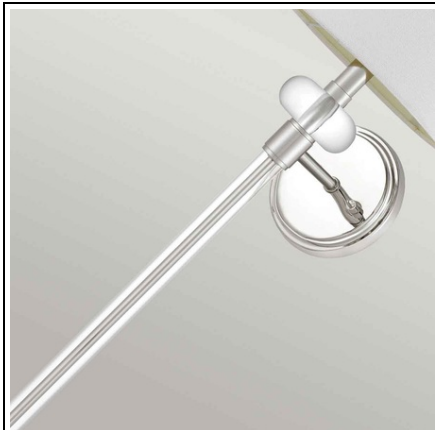

### **ELSTEAD-LIGHTING APLICA BARBOUR 1 LIGHT WALL LIGHT**

Barbour 1Lt Wall Light finished in Polished Nickel and constructed in steel. A modern torchiere standing 67cm tall including the white shade is a definite and bold statement piece for any room. Family: Barbour  
Product Type: Wall Light  
Box Dimensions: 46.5 x 33.5 x 26cm  
Final Weight kg: 2.3kg  
Collection: Elstead Lighting  
Brand: Quoizel  
Interior/Exterior: Interior  
Fitting Height: 676mm  
Diameter: 203mm  
Width: 203mm  
Projection/Depth: 230mm  
Minimum Drop: 500mm  
Maximum Drop: 975mm  
Finish: Polished Nickel  
Build Materials: Steel, Fabric  
Number of lamps: 1  
Maximum Wattage: 40W  
Socket: E14  
Llamps Included: No  
Class: 1 Guarantee: general 2 year guarantee  
Pret: 1 103,34 lei (TVA inclus)

Detalii online: <https://www.materialeelectrice.ro/aplica-barbour-1-light-wall-light-299993>