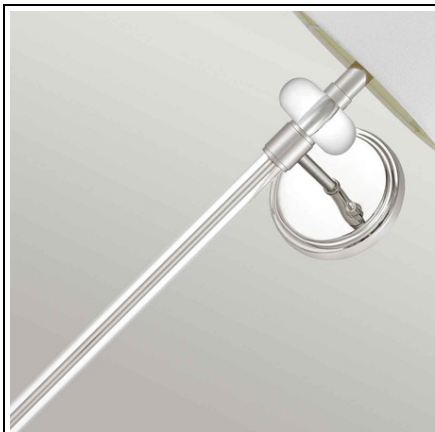

### **ELSTEAD-LIGHTING APLICA BARBOUR 1 LIGHT WALL LIGHT**

Barbour 1Lt Wall Light finished in Polished Nickel and constructed in steel. A modern torchiere standing 67cm tall including the white shade is a definite and bold statement piece for any room. Family: Barbour  
Product Type: Wall Light  
Box Dimensions: 46.5 x 33.5 x 26cm  
Final Weight kg: 2.3kg  
Collection: Elstead Lighting  
Brand: Quoizel  
Interior/Exterior: Interior  
Fitting Height: 676mm  
Diameter: 203mm  
Width: 203mm  
Projection/Depth: 230mm  
Minimum Drop: 500mm  
Maximum Drop: 975mm  
Finish: Polished Nickel  
Build Materials: Steel, Fabric  
Number of lamps: 1  
Maximum Wattage: 40W  
Socket: E14  
Llamps Included: No  
Class: 1 Guarantee: general 2 year guarantee  
Pret: 1 104,76 lei (TVA inclus)

Detalii online: <https://www.materialeelectrice.ro/aplica-barbour-1-light-wall-light-299993>