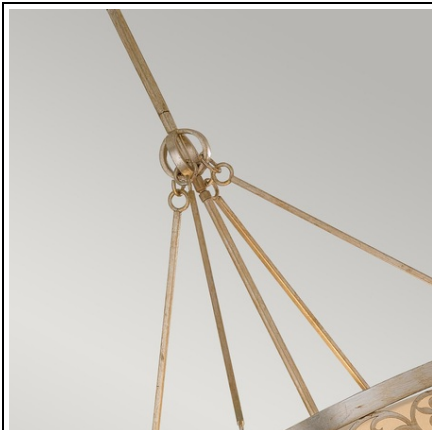

ELSTEAD-LIGHTING LAMPA SUSPENDATA ARABESQUE 4 LIGHT CHANDELIER

With its influence unmistakably Arabic, the striking Arabesque family is a modern classic blend, often referred to as transitional. Featuring laser cut scroll work, the Arabesque fittings are hand finished in a soft Silver Leaf Patina and all except the sphere pendant version, include ivory linen shades and glass bottom diffusers. Weight 8.79 kg

Dimensions 66 × 41 × 65 cm

Fitting Height: 718mm

Diameter: 584mm

Minimum Drop: 808mm

Maximum Drop: 2158mm

Finish: Silver Leaf Patina

Class: Class I

Number of lamps: Four

Family: Arabesque

Interior/Exterior: Interior

Product Style: Transitional

Product Type: Pendant Spare Glass/Shade: GS402

Rods Supplied: Supplied with 4 x 300mm & 1 x 150mm rods

Made in England: No

Barcode: 5024005606901