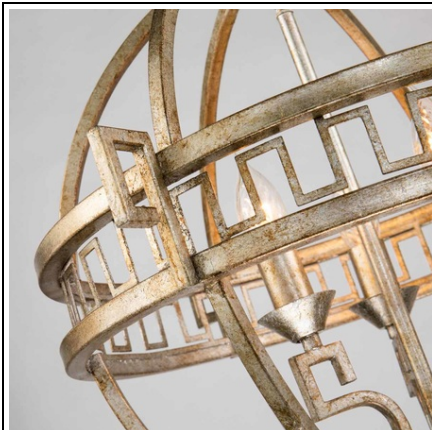

ELSTEAD-LIGHTING LAMPA SUSPENDATA LEMURIA 3 LIGHT GLOBE PENDANT

The Lemuria family designed by Karyl Pierce Paxton uses the classic Grecian key motif in a rich Distressed Gold finish. Ivory White linen shades and opal diffusers are used to create a soft warm light. The duo-mount pendants come with adjustable height rods but can also be used as semi-flush ceiling fittings. This family is ideal for retrofit LED bulbs. Fitting Height: 540mm

Diameter: 572mm
Minimum Drop: 667mm
Maximum Drop: 1581mm

Finish: Distressed Gold

Class: Class I

Number of lamps: Three

Maximum Wattage: 60

Socket: E14

Lamp Included: No

Integrated LED: No

Voltage: 220-240v 50hz

Energy Rating: A - E

Build Materials: Mild Steel

Brand: Gilded Nola

Family: Lemuria

Interior/Exterior: Interior

Product Style: Transitional

Product Type: Pendant Rods Supplied: Supplied with 1 x 75mm, 2 x 150mm & 2 x 300mm rods for adjustable height.