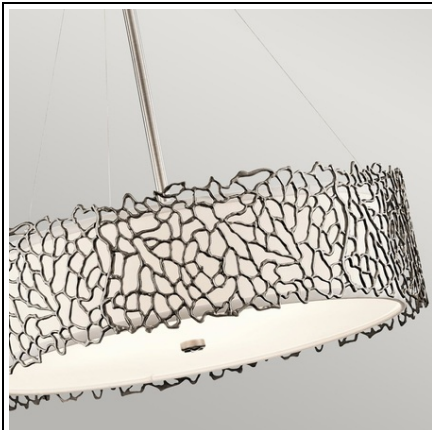

ELSTEAD-LIGHTING LAMPA SUSPENDATA SILVER CORAL 4 LIGHT PENDANT

Inspired by natural coral, the Silver Coral collection evokes a natural feeling while providing endless and fascinating features. Delicate details are infused with a unique contemporary yet soft design. Weight 4.31 kg

Dimensions 65.5 x 32 x 65.5 cm

Fitting Height: 175mm

Diameter: 559mm

Minimum Drop: 350mm

Maximum Drop: 1194mm

Finish: Classic Pewter

Class: Class I

Number of lamps: Four

Family: Silver Coral

Interior/Exterior: Interior

Product Style: Contemporary

Product Type: Pendant Ceiling Pan Width/Dia: 127mm

Rods Supplied: Supplied with 2 x 150mm & 2 x 300mm rods

Made in England: No

Barcode: 5024005239215