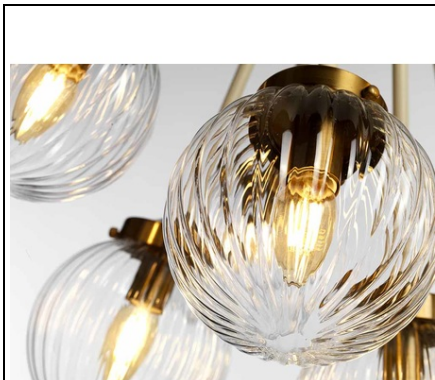

**ELSTEAD-LIGHTING LAMPA SUSPENDATA COSMOS 9 LIGHT
PENDANT**

Cosmos combines a playful mix of retro style with sophisticated classic detailing. Contrasting cream and aged brass metal merges with the soft blown glass shades, giving your interior both a classic statement yet also a refined touch. Fitting Height: 529mm