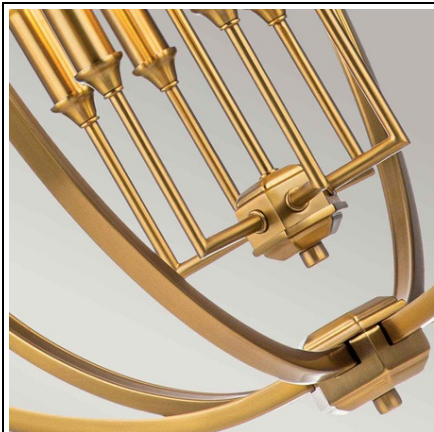

ELSTEAD-LIGHTING LAMPA SUSPENDATA CORINNE 6 LIGHT PENDANT

The large orb silhouette of the Corinne collection is now offered in a classic burnished Brass finish. The 6lt centre candles are attached by a hub giving the illusion they are floating. The central hub and ceiling canopy all share the same architectural styling details. Box Dimensions: 69.2 x 69.2 x 20.3cm

Weight: 4.7kg

Family: Corinne

Brand: Feiss

Collection: Elstead Lighting

Product Type: Pendant

Interior/Exterior: Interior

Finish: Burnished Brass

Fitting Height: 708mm

Diameter: 622mm

Width: 622mm

Minimum Drop: 864mm

Maximum Drop: 2343mm

Build Materials: Steel

Number of lamps: 6

Maximum Wattage: 60W

Socket: E14