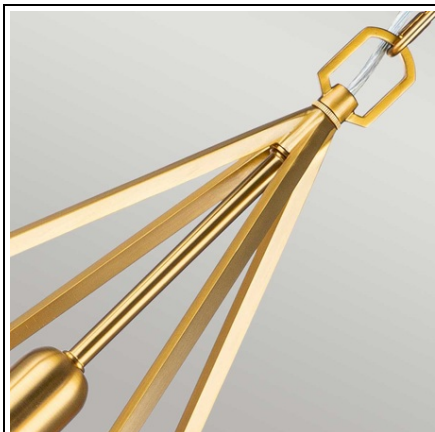

### **ELSTEAD-LIGHTING LAMPA SUSPENDATA NICO 1 LIGHT MEDIUM PENDANT**

The medium Nico pendant feature a cage profile with dramatic geometric flair. Clean lines seamlessly transition into curves, which all meet at a perfect point by using superior hand-welding techniques. The exposed bulbs are central to the design, so Edison-style LED bulbs are a perfect choice. Finished in Burnished Brass.Box  
Dimensions: 33.5 x 33.5 x 67cm

Weight: 5.0kg

Family: Nico

Brand: Feiss

Collection: Elstead Lighting

Product Type: Pendant

Interior/Exterior: Interior

Finish: Burnished Brass

Fitting Height: 603mm

Diameter: 353mm

Width: 353mm

Minimum Drop: 698mm

Maximum Drop: 2264mm

Build Materials: Steel

Number of lamps: 1

Maximum Wattage: 60W

Socket: E27