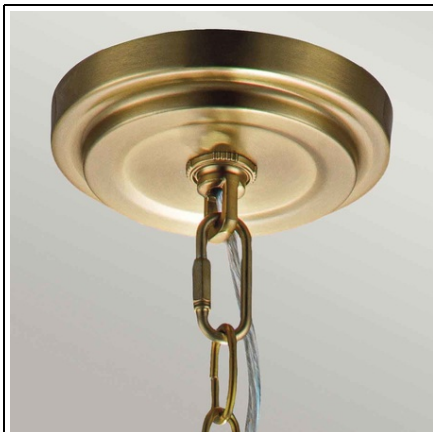

### **ELSTEAD-LIGHTING LAMPA SUSPENDATA TABBY 1 LIGHT MINI PENDANT**

The Tabby pendant fitting in Burnished Brass marries an elegant spherical silhouette in clear glass with the on-trend look of exposed lamping.Box Dimensions: 32.5 x 29.5 x 28.5cm

Weight: 2.3kg

Family: Tabby

Brand: Feiss

Collection: Elstead Lighting

Product Type: Pendant

Interior/Exterior: Interior

Finish: Burnished Brass

Fitting Height: 308mm

Diameter: 216mm

Width: 216mm

Minimum Drop: 445mm

Maximum Drop: 1969mm

Build Materials: Steel, Clear Glass

Number of lamps: 1

Maximum Wattage: 60W

Socket: E27